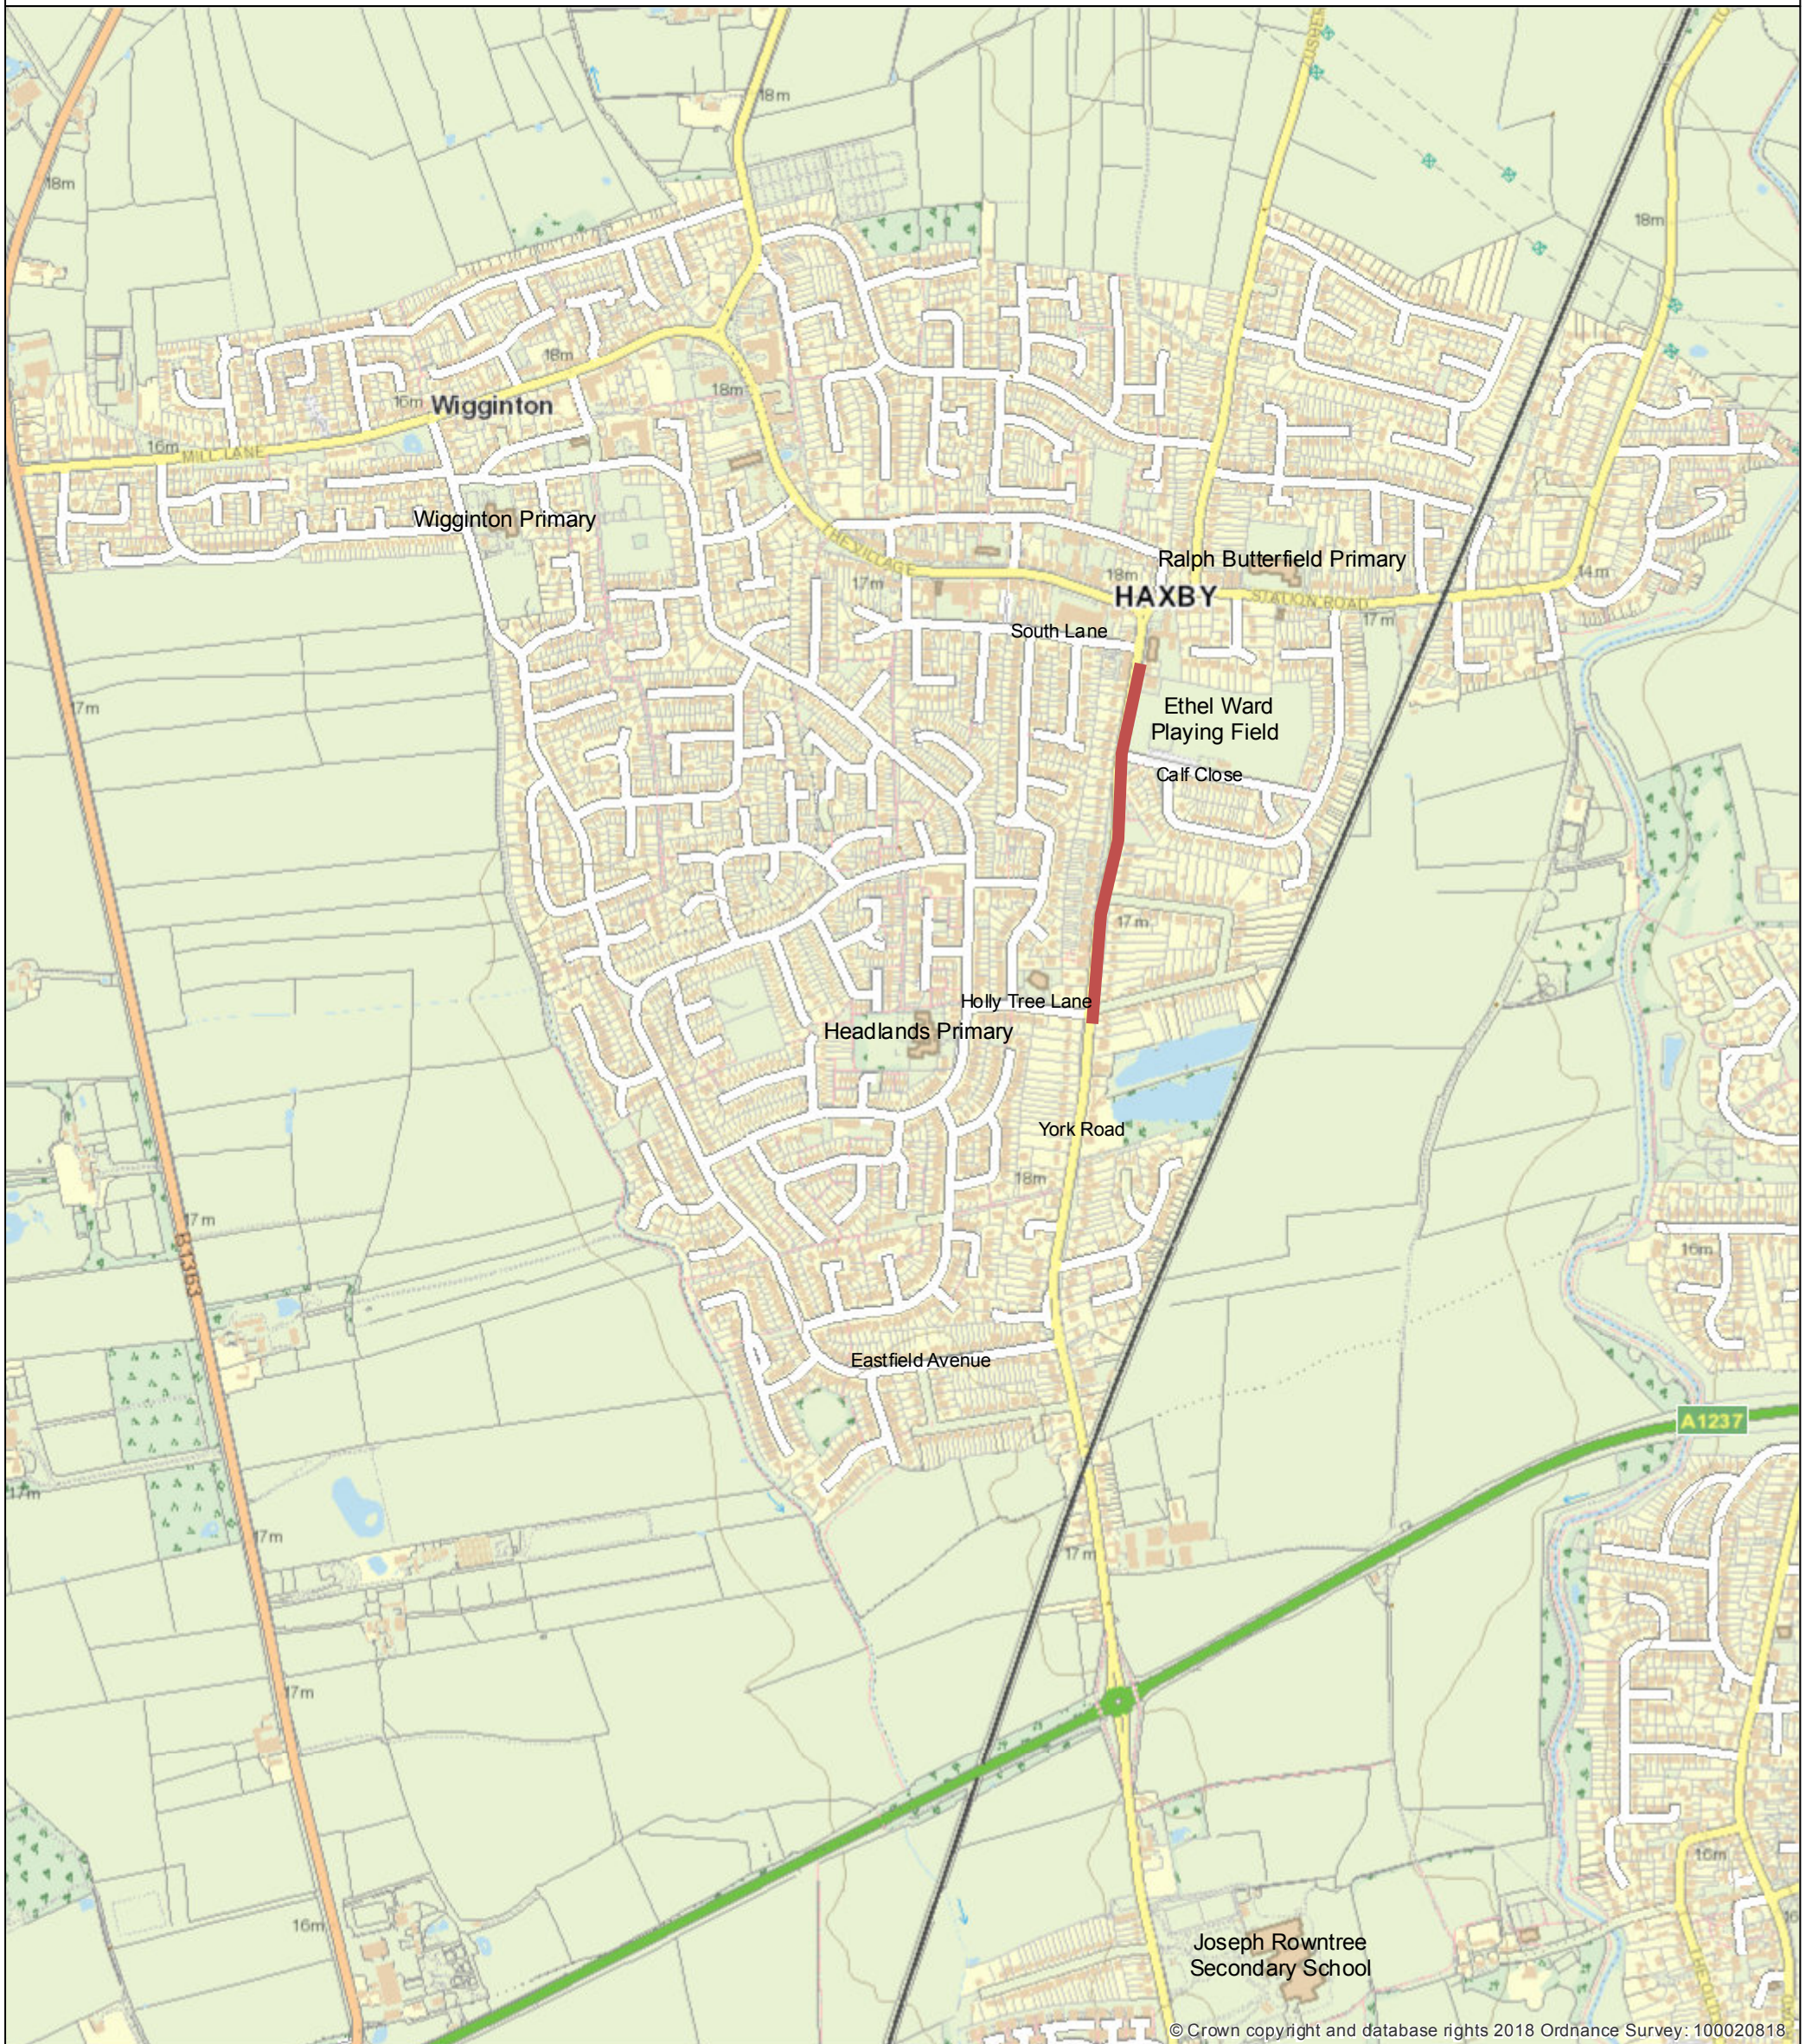

Annex B - York Road, Haxby - Ped Crossing Site Area

© Crown copyright and database rights 2018 Ordnance Survey: 100020818

Date: 27 Apr 2018
Author: City of York Council
Scale: 1:10,000